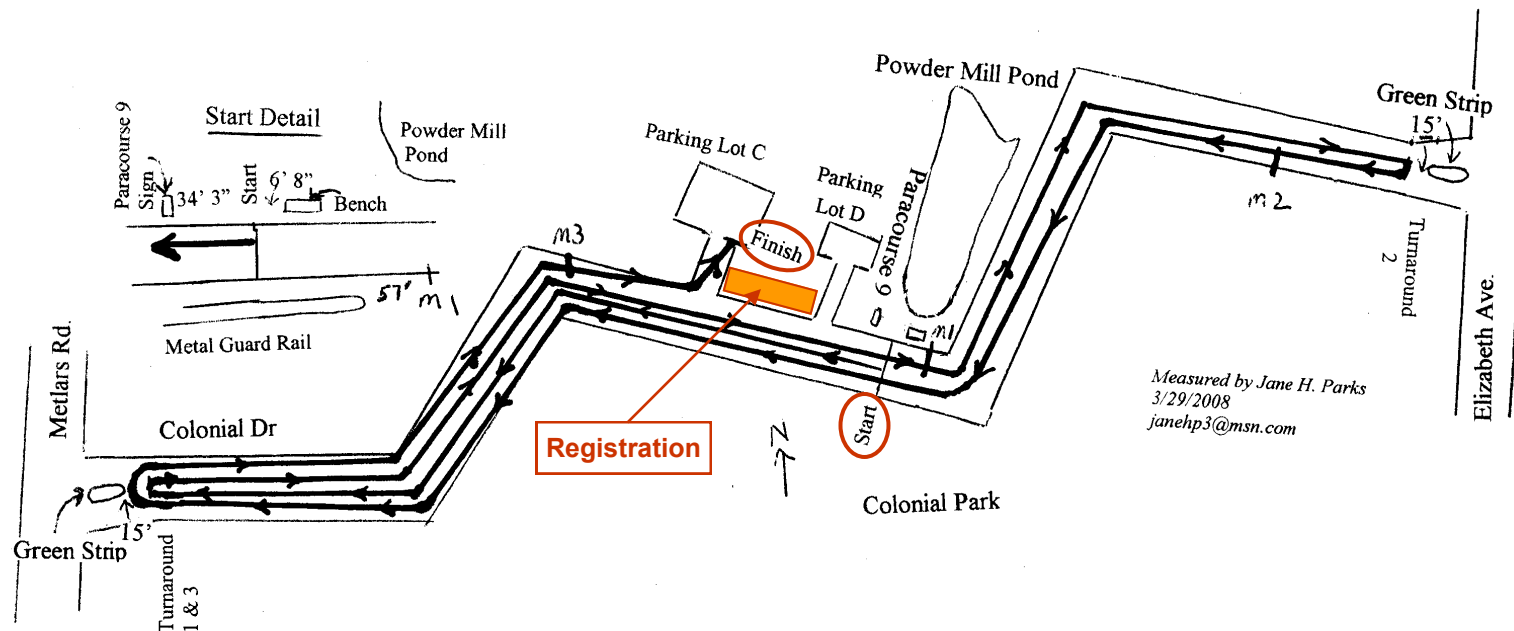

# June Moon 5k Course Map

Colonial Park 5K  
Colonial Park Franklin Twp, NJ

NJ08511JHP  
Expires 12/31/2018

ALL DIRECTIONS ARE GIVEN RELATIVE TO THE RUNNING DIRECTION.

**Start:** On Colonial Dr. east of parking lot D, 34 feet 3 inches east of Paracourse 9 sign and 6 feet 8 inches west of unmarked bench just west of Powder Mill Pond on north side of roadway.

**Turnaround 1 & 3:** At West end of Colonial Dr. before exit to Metlar's Rd., 15 feet from end of the center of the pavement at the green strip inside the park.

**Mile 1:** On Colonial Dr. 57 feet after end of metal guard rail on right at Powder Mill Pond.

**Turnaround 2:** At East end of Colonial Dr. before exit to Elizabeth Ave., 15 feet from end of center pavement at the green strip inside the park.

**Mile 2:** At East end (Elizabeth Ave.) of Colonial Dr. 34 feet after unmarked lamp post on right with storm drain on both sides of the road.

**Mile 3:** On Colonial Dr., 93 feet before wooden foot bridge on right and 14 feet after unmarked lamp post on left.

**Finish:** In Parking Lot C, even with south most edge of 1<sup>st</sup> parking space on east (right) side of parking area.